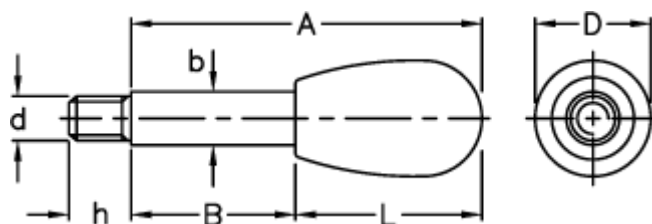

Data Sheet

Article number: 2304004301

Description: E+G Lever arm
BL.368/16x70

Measures

A	= 70
b	= 16
B	= 15
D	= 33
d	6g = M14
h	= 15
L	= 55